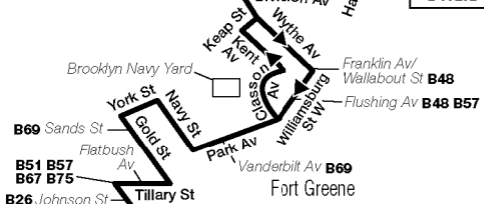

Queensboro Bridge
 Queens Plaza South/27 St

- (N W 7) **QUEENSBORO PLAZA**
 Bus Service:
Q32 Q39 Q60 Q66 Q67 Q69 Q101 Q102 Q100LTD
- (E G R V) **QUEENS PLAZA**
 Bus Service:
Q32 Q39 Q60 Q66 Q67 Q101 Q102
- (F) **21 ST-QUEENS BRIDGE**
 Bus Service:
Q66 Q69 Q103 Q100LTD

15-08323

Williamsburg Bridge Plaza

- (J M Z) **MARCY AV**
- Bus Service:
B24 B39 B44 B46 B60 Q54 Q59 B44LTD B46LTD

27-09307

31-09285

Downtown Brooklyn

At Jay St/Fulton St:

- (A C F) **JAY ST-BOROUGH HALL**
- Bus Service:
B25 B26 B38 B52 B54 B57 B61 B67 B75
 Weekday: **B38LTD**

At Court St/Joralemon St:

- (M R) **COURT ST**
- (2 3 4 5) **BOROUGH HALL**
- Bus Service:
B25 B26 B37 B38 B41 B45 B52 B41LTD
 Weekday & Saturday: **B103LTD**
 Weekday: **B51 B38LTD**

At Livingston St/Smith St:

B62 LEGEND

- Terminal
- (L) STATION NAME
Subway Connection
- B51 Bus Transfer Point
- MTA LIRR Railroad Station
- Shoppers' Mall and Transit Way

br062a10020_cs

For subway and rail station accessibility, please see The Map, subway timetables, www.mta.info, or www.tripplanner.mta.info.